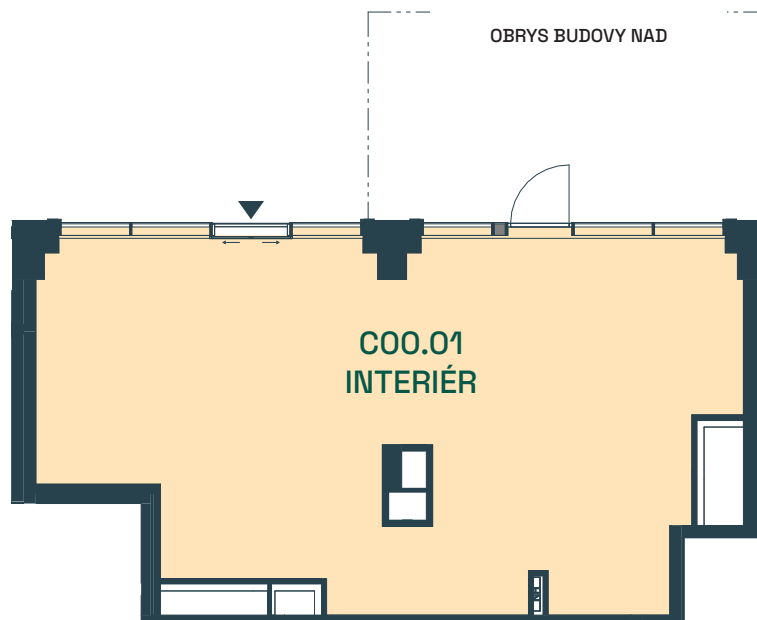

GASTRO & RETAIL PRIESTORY
GASTRO & RETAIL SPACE

BLOK
BLOCK

POSCHODIE
FLOOR

INTERIÉR
INTERIOR

EXTERIÉR
EXTERIOR

C00.01

c

00

98,88 m²

0 m²

M 1:100