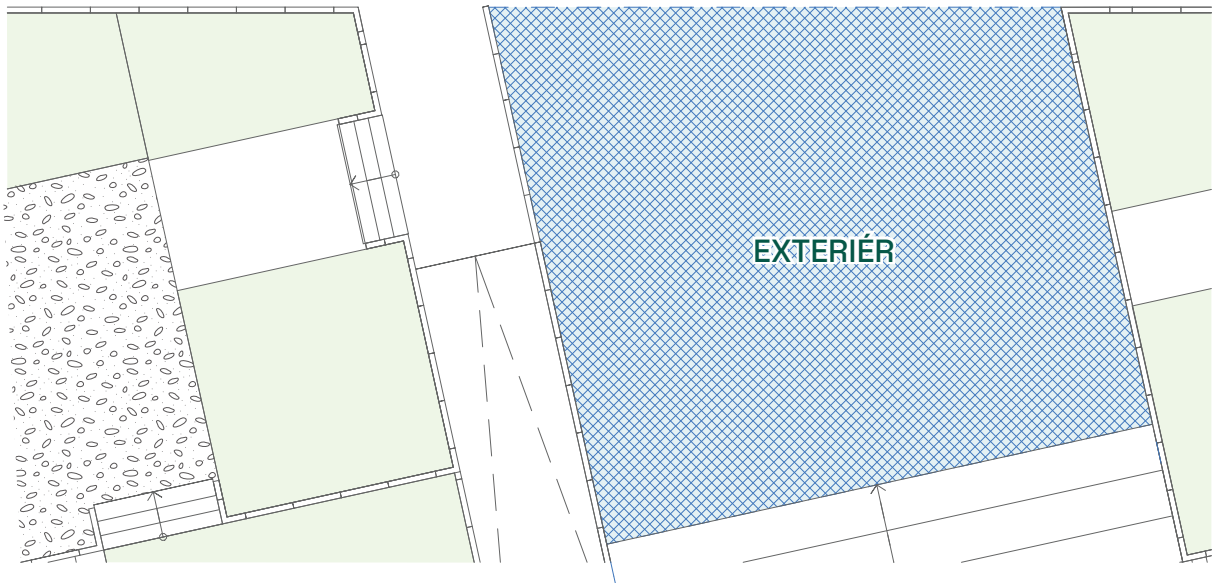

GASTRO & RETAIL PRIESTORY
GASTRO & RETAIL SPACE

BLOK
BLOCK

POSCHODIE
FLOOR

INTERIÉR
INTERIOR

EXTERIÉR
EXTERIOR

C00.03

c

00

132,48 m²

115,19 m²

M 1:100