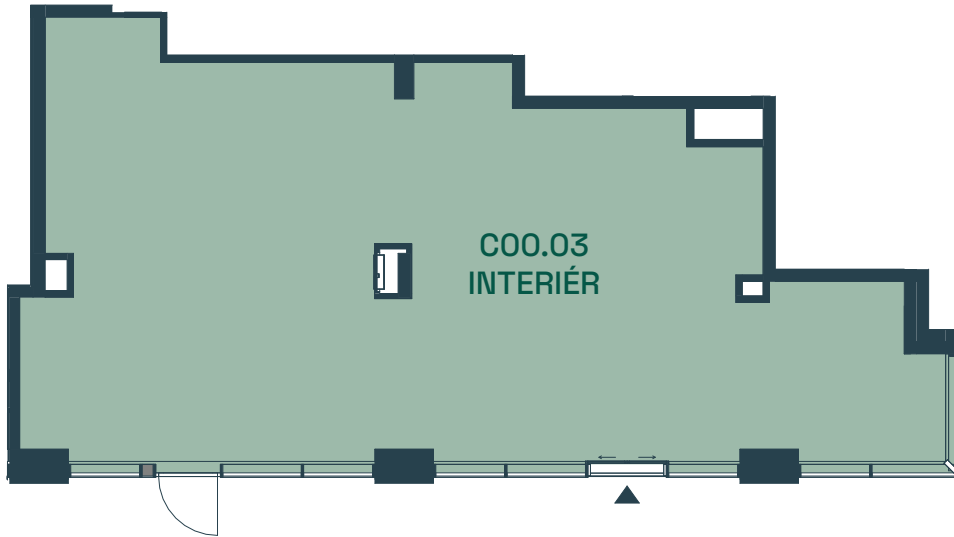

GASTRO & RETAIL PRIESTORY
GASTRO & RETAIL SPACE

BLOK
BLOCK

POSCHODIE
FLOOR

INTERIÉR
INTERIOR

EXTERIÉR
EXTERIOR

C00.03

c

00

132,48 m²

115,19 m²

M 1:100