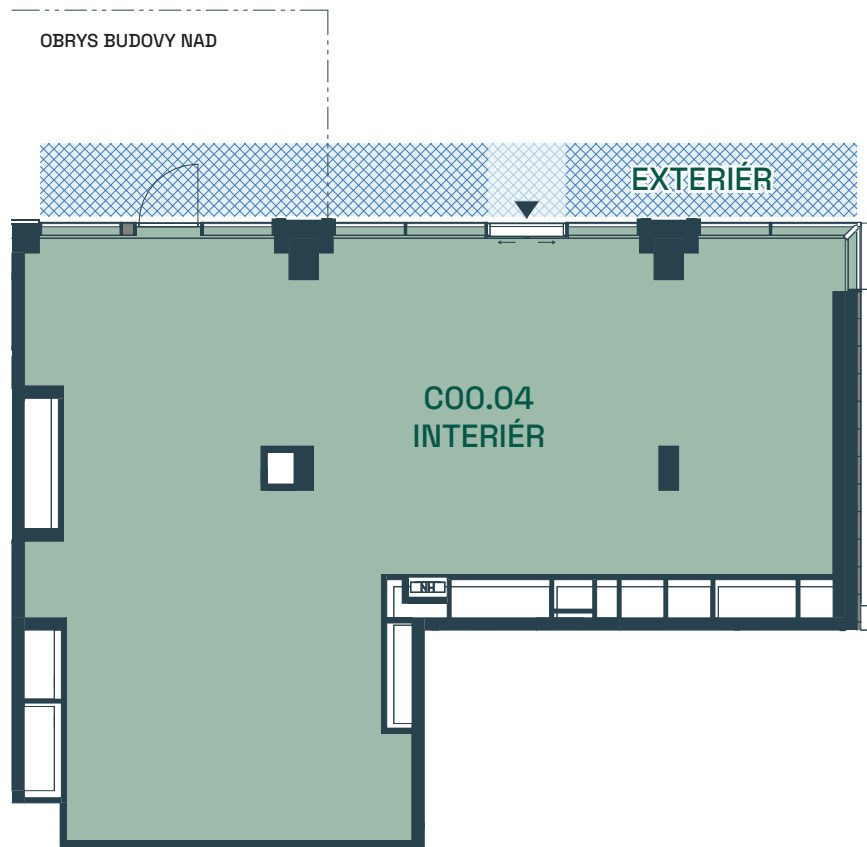

GASTRO & RETAIL PRIESTORY
GASTRO & RETAIL SPACE

BLOK
BLOCK

POSCHODIE
FLOOR

INTERIÉR
INTERIOR

EXTERIÉR
EXTERIOR

C00.04

c

00

150,65 m²

25,16 m²

M 1:100