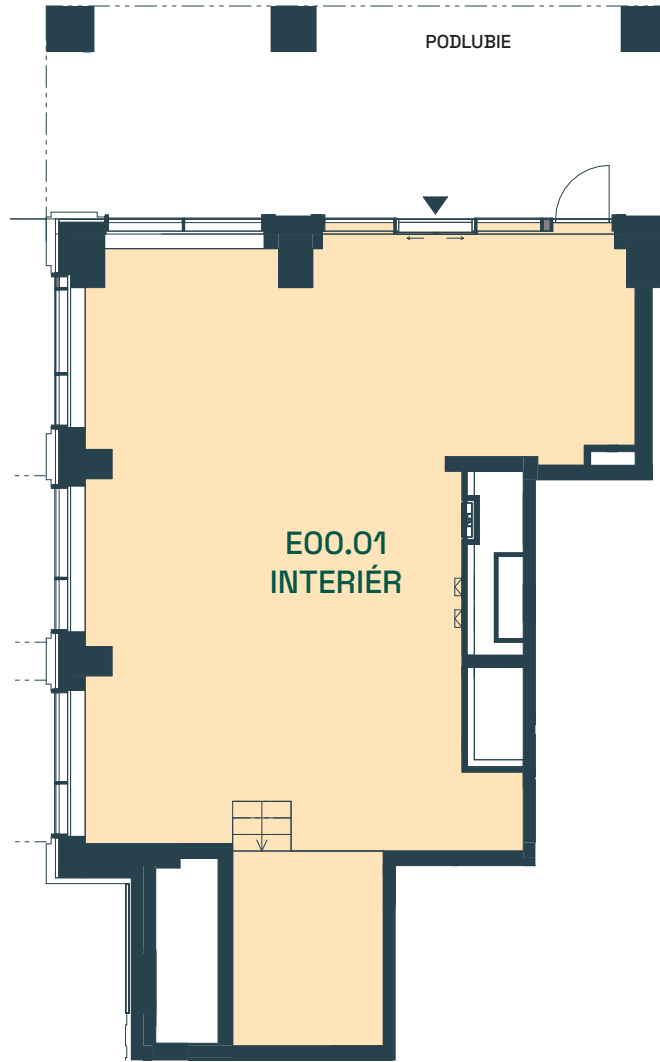

GASTRO & RETAIL PRIESTORY
GASTRO & RETAIL SPACE

BLOK
BLOCK

POSCHODIE
FLOOR

INTERIÉR
INTERIOR

EXTERIÉR
EXTERIOR

E00.01

E

00

126,07 m²

0 m²

M 1:100